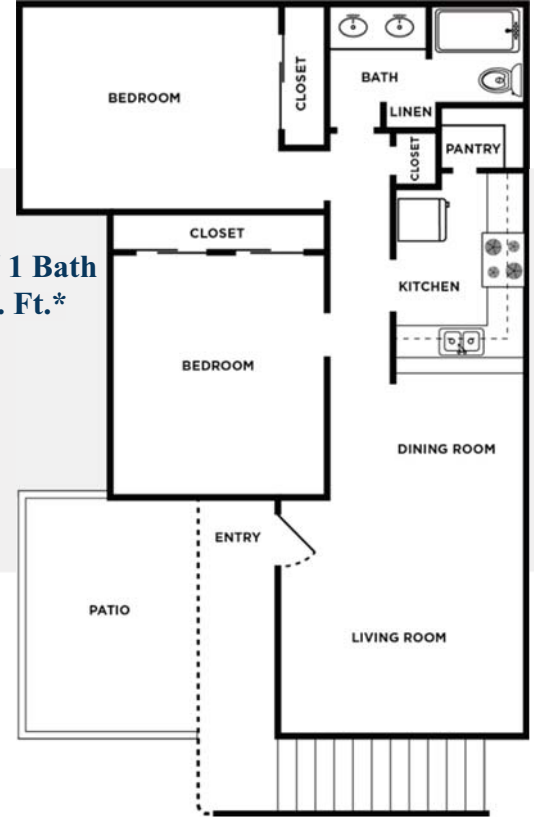

## INTERIORS

- Spacious Floor Plans (1, 2 and 3 Bedroom)
- Range
- Frost-Free Refrigerator
- Oven
- Dishwasher
- Disposal
- Balcony\*
- Central A/C and Heat
- Spacious Closets
- High-Speed Internet Access

## FLOOR PLAN TYPES

**A** 1 Bed / 1 Bath  
725 Sq. Ft.\*

**D** Townhome  
2 Bed / 1.5 Bath  
1,120 Sq. Ft.\*

**B** 2 Bed / 1 Bath  
927 Sq. Ft.\*

**C** 2 Bed / 2 Bath  
1,083 Sq. Ft.\*

**E** 3 Bed / 2 Bath  
1,307 Sq. Ft.\*